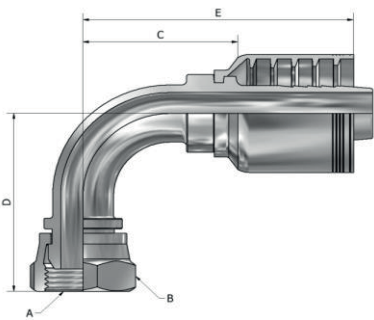

DP505 SERIES(BSP Female Straight)

LIST

PART NUMBER	Products Description									
	Hose In-Dia	Thread PF	Nut Hex		Tail-Growth		Nipple Hex		Overall length	
			MM	Inch	MM	Inch	MM	Inch	MM	Inch
		A	B	C		D		E		
DP505-16-16	1"	1"-11	41.0	1.61	57.0	2.24	41.0	1.61	103.8	4.09
DP505-20-20	1-1/4"	1-1/4-11	50.0	1.97	68.5	2.70	50.0	1.97	126.9	5.00
DP505-24-24	1-1/2"	1-1/2-11	55.0	2.17	76.2	3.00	60.0	2.36	132.7	5.22

DP545 SERIES(BSP Female 45° Elbow)

LIST

PART NUMBER	Products Description									
	Hose In-Dia	Thread PF	Nut Hex		Tail-Growth		Drop		Overall length	
			MM	Inch	MM	Inch	MM	Inch	MM	Inch
		A	B	C		D		E		
DP545-16-16	1"	1"-11	41.0	1.61	91.1	3.59	40.4	1.59	137.9	5.43
DP545-20-20	1-1/4"	1-1/4-11	50.0	1.97	121.4	4.78	55.5	2.19	179.8	7.08
DP545-24-24	1-1/2"	1-1/2-11	55.0	2.17	127.4	5.02	60.1	2.37	183.9	7.24

DP595 SERIES(BSP Female 90° Elbow)

LIST

PART NUMBER	Products Description									
	Hose In-Dia	Thread PF	Nut Hex		Tail-Growth		Drop		Overall length	
			MM	Inch	MM	Inch	MM	Inch	MM	Inch
		A	B	C		D		E		
DP595-16-16	1"	1"-11	41.0	1.61	70.1	2.76	82.5	3.25	117.5	4.63
DP595-20-20	1-1/4"	1-1/4-11	50.0	1.97	91.7	3.61	101.9	4.01	150.7	5.93
DP595-24-24	1-1/2"	1-1/2-11	55.0	2.17	106.0	4.17	120.0	4.72	163.1	6.42