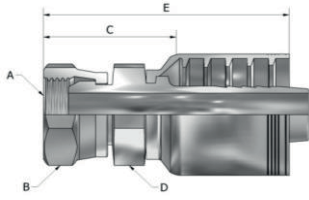

DP505 SERIES(BSP Female Straight)

LIST

PART NUMBER	Products Description									
	Hose In-Dia	Thread PF	Nut Hex		Tail-Growth		Nipple Hex		Overall length	
			MM	Inch	MM	Inch	MM	Inch	MM	Inch
		A	B	C		D		E		
DP505-16-16	1"	1"-11	41.0	1.61	57.0	2.24	41.0	1.61	103.8	4.09
DP505-20-20	1-1/4"	1-1/4-11	50.0	1.97	68.5	2.70	50.0	1.97	126.9	5.00
DP505-24-24	1-1/2"	1-1/2-11	55.0	2.17	76.2	3.00	60.0	2.36	132.7	5.22

DP545 SERIES(BSP Female 45° Elbow)

LIST

PART NUMBER	Products Description									
	Hose In-Dia	Thread PF	Nut Hex		Tail-Growth		Drop		Overall length	
			MM	Inch	MM	Inch	MM	Inch	MM	Inch
		A	B	C		D		E		
DP545-16-16	1"	1"-11	41.0	1.61	91.1	3.59	40.4	1.59	137.9	5.43
DP545-20-20	1-1/4"	1-1/4-11	50.0	1.97	121.4	4.78	55.5	2.19	179.8	7.08
DP545-24-24	1-1/2"	1-1/2-11	55.0	2.17	127.4	5.02	60.1	2.37	183.9	7.24

DP595 SERIES(BSP Female 90° Elbow)

LIST

PART NUMBER	Products Description									
	Hose In-Dia	Thread PF	Nut Hex		Tail-Growth		Drop		Overall length	
			MM	Inch	MM	Inch	MM	Inch	MM	Inch
		A	B	C		D		E		
DP595-16-16	1"	1"-11	41.0	1.61	70.1	2.76	82.5	3.25	117.5	4.63
DP595-20-20	1-1/4"	1-1/4-11	50.0	1.97	91.7	3.61	101.9	4.01	150.7	5.93
DP595-24-24	1-1/2"	1-1/2-11	55.0	2.17	106.0	4.17	120.0	4.72	163.1	6.42