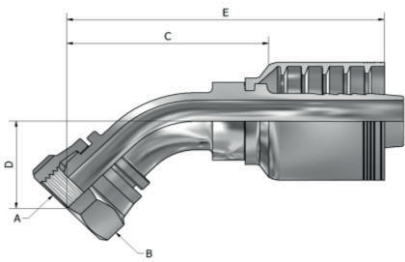

DP505 SERIES(BSP Female Straight)

LIST

PART NUMBER	Products Description									
	Hose In-Dia	Thread PF	Nut Hex		Tail-Growth		Nipple Hex		Overall length	
			MM	Inch	MM	Inch	MM	Inch	MM	Inch
		A	B	C		D		E		
DP505-16-16	1"	1"-11	41.0	1.61	57.0	2.24	41.0	1.61	103.8	4.09
DP505-20-20	1-1/4"	1-1/4-11	50.0	1.97	68.5	2.70	50.0	1.97	126.9	5.00
DP505-24-24	1-1/2"	1-1/2-11	55.0	2.17	76.2	3.00	60.0	2.36	132.7	5.22

DP545 SERIES(BSP Female 45° Elbow)

LIST

PART NUMBER	Products Description									
	Hose In-Dia	Thread PF	Nut Hex		Tail-Growth		Drop		Overall length	
			MM	Inch	MM	Inch	MM	Inch	MM	Inch
		A	B	C		D		E		
DP545-16-16	1"	1"-11	41.0	1.61	91.1	3.59	40.4	1.59	137.9	5.43
DP545-20-20	1-1/4"	1-1/4-11	50.0	1.97	121.4	4.78	55.5	2.19	179.8	7.08
DP545-24-24	1-1/2"	1-1/2-11	55.0	2.17	127.4	5.02	60.1	2.37	183.9	7.24

DP595 SERIES(BSP Female 90° Elbow)

LIST

PART NUMBER	Products Description									
	Hose In-Dia	Thread PF	Nut Hex		Tail-Growth		Drop		Overall length	
			MM	Inch	MM	Inch	MM	Inch	MM	Inch
		A	B	C		D		E		
DP595-16-16	1"	1"-11	41.0	1.61	70.1	2.76	82.5	3.25	117.5	4.63
DP595-20-20	1-1/4"	1-1/4-11	50.0	1.97	91.7	3.61	101.9	4.01	150.7	5.93
DP595-24-24	1-1/2"	1-1/2-11	55.0	2.17	106.0	4.17	120.0	4.72	163.1	6.42